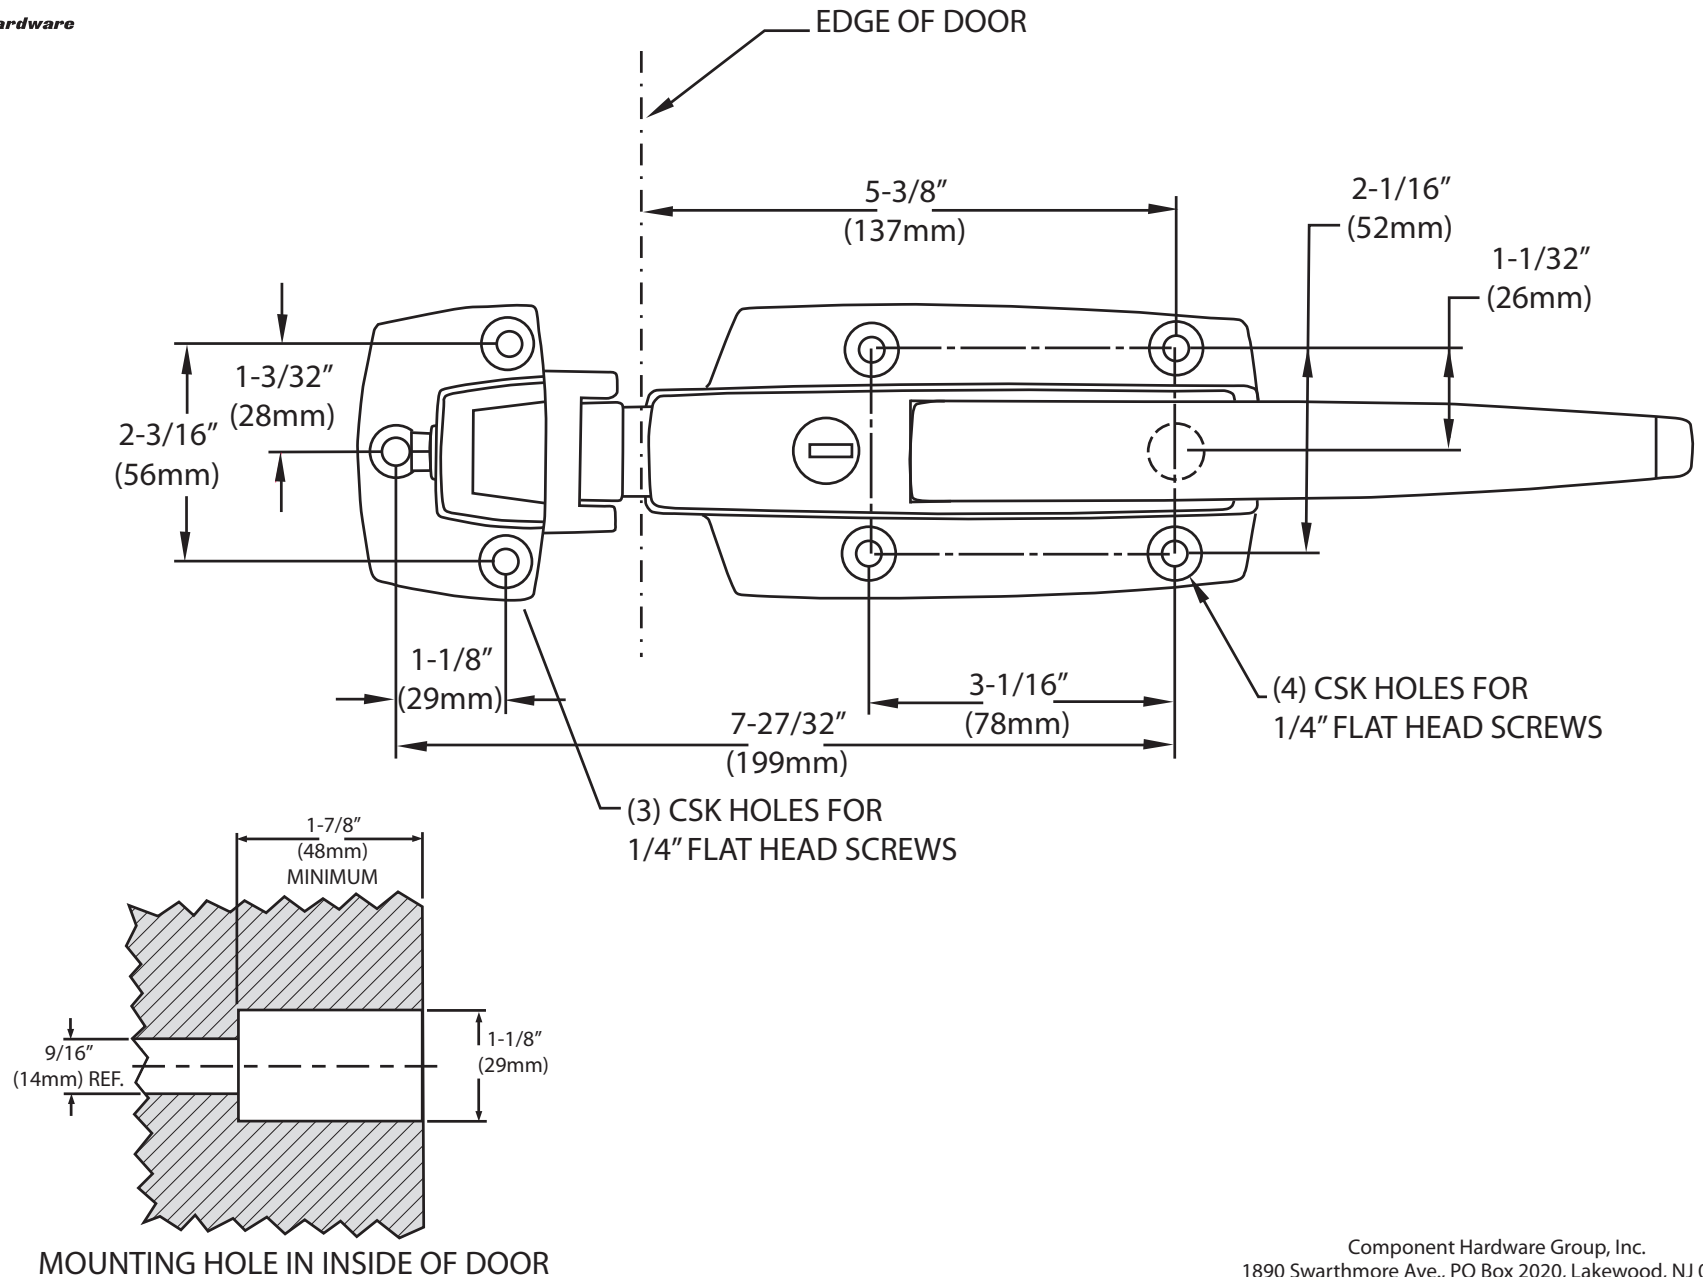

Refrigeration Hardware

MOUNTING DIMENSIONS FOR W19 DOOR LATCH

W19 TEMPLATE

EDGE OF DOOR