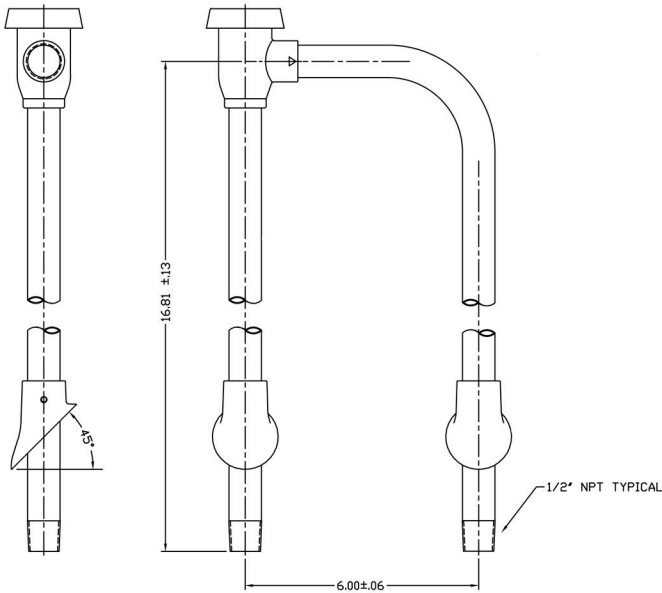

Encore<sup>®</sup> Atmospheric Vacuum Breaker

**KVB-6045**

Back siphoning prevention

**SPECIFICATIONS**

Atmospheric vacuum breaker for 45 degree mounting to be Encore KVB-6045. Device shall prevent back-flow of contaminated water into the safe water supply. Unit has a polished chrome plated finish with solid brass construction.

*Dimensions shown in inches (mm) are for reference only and are subject to change.*

1/2" NPT Female Inlet  
1/2" NPT Female Outlet