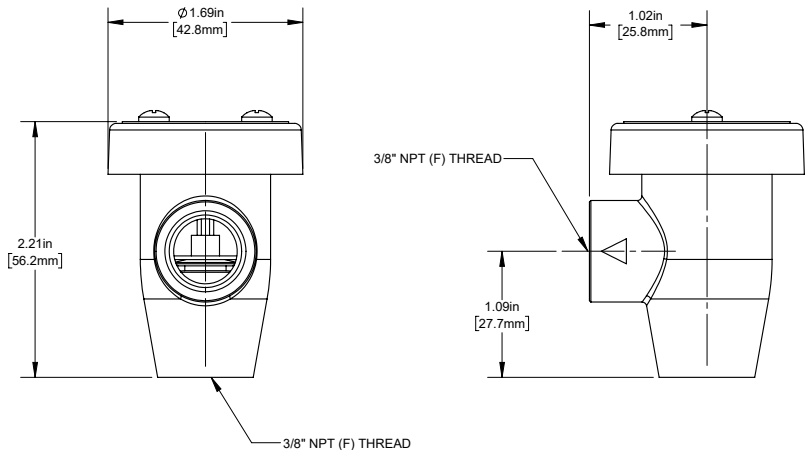

PROJECT NAME: _____

LOCATION: _____

SPECIFIER ITEM NO. _____ QTY: _____

ENCORE PART NO. _____

Encore[®] 3/8" NPT Atmospheric Vacuum
Breaker

KL50-X137

Commercial Quality Features

- 3/8" inlet and outlet
- Polished chrome plated
- Low lead brass body

SPECIFICATIONS:

Encore 3/8" NPT atmospheric vacuum breaker to be KL50-X137.

*Dimensions shown in inches (mm) are for reference only
and are subject to change.*

ASSE 1001, CSA B64.1.1-2017/2011 (Mechanical Plumbing Products)
NSF/ANSI/CAN 61 (Health Effects)
NSF/ANSI 372 (lead content requirements for "lead free" plumbing)