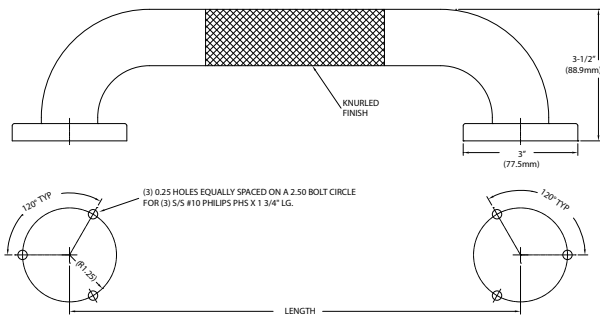

PROJECT NAME: _____

LOCATION: _____

SPECIFIER ITEM NO. _____ **QTY:** _____

ENCORE PART NO. _____

Encore® Knurled Grab Bars

GBS15-41xx-Q

- GBS15-4112-Q 12" (305mm)
- GBS15-4116-Q 16" (406mm)
- GBS15-4118-Q 18" (457mm)
- GBS15-4124-Q 24" (610mm)
- GBS15-4130-Q 30" (762mm)
- GBS15-4132-Q 32" (813mm)
- GBS15-4136-Q 36" (914mm)
- GBS15-4142-Q 42" (1067mm)
- GBS15-4148-Q 48" (1219mm)

Dimensions shown in inches (mm) are for reference only and are subject to change.

Solid stainless steel construction is specification and commercial quality.

Commercial Quality Features

- 1-1/2" diameter stainless steel construction with knurled finish
- ADA-compliant
- Concealed mounting flange and press-on flange cover

Model No.	A	Approximate Shipping Weight
GBS15-4112-Q	12" (305mm)	2 lbs
GBS15-4116-Q	16" (406mm)	2 lbs
GBS15-4118-Q	18" (457mm)	2 lbs
GBS15-4124-Q	24" (610mm)	3 lbs
GBS15-4130-Q	30" (762mm)	3 lbs
GBS15-4132-Q	32" (813mm)	3 lbs
GBS15-4136-Q	36" (914mm)	4 lbs
GBS15-4142-Q	42" (1067mm)	4 lbs
GBS15-4148-Q	48" (1219mm)	5 lbs